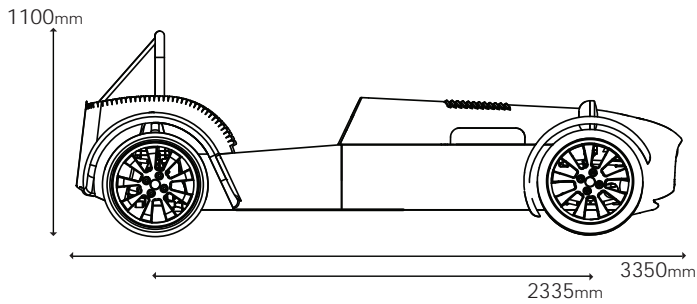

Zero Dimensions

GBS Zero GT Dimensions:

GBS Standard Zero Dimensions:

Weight: 500 / 600kg - Depending on engine choice & specification.
Fuel Tank: 30 Litres / RHD & LHD.

www.greatbritishsportscars.co.uk