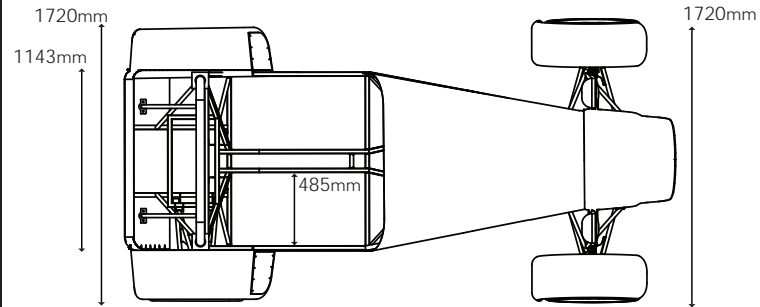

Zero Dimensions

GBS Zero GT Dimensions:

GBS Standard Zero Dimensions:

Weight: 500 / 600kg - Depending on engine choice & specification.
Fuel Tank: 30 Litres / RHD & LHD.

www.greatbritishsportscars.co.uk