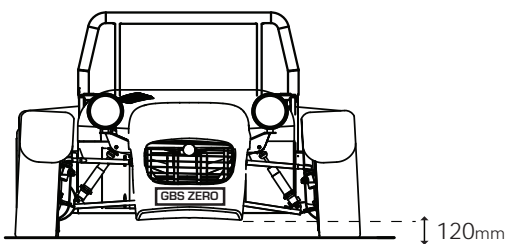

Zero Dimensions

GBS Zero GT Dimensions:

GBS Standard Zero Dimensions:

Weight: 500 / 600kg - Depending on engine choice & specification.
Fuel Tank: 30 Litres / RHD & LHD.

www.greatbritishsportscars.co.uk