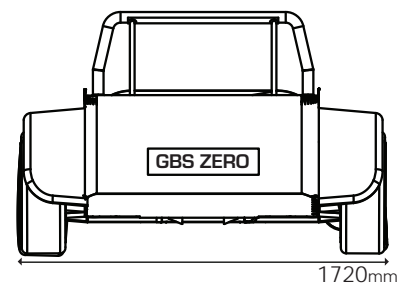

Zero Dimensions

GBS Zero GT Dimensions:

GBS Standard Zero Dimensions:

Weight: 500 / 600kg - Depending on engine choice & specification.
Fuel Tank: 30 Litres / RHD & LHD.

www.greatbritishsportscars.co.uk