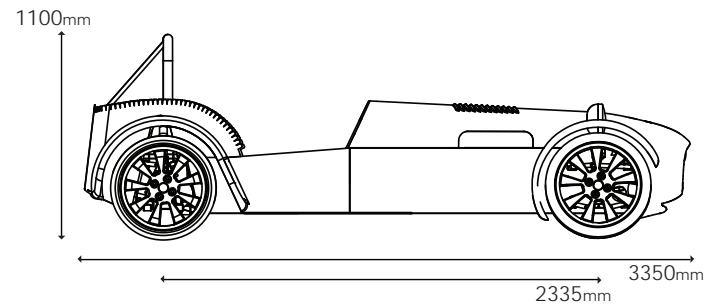

Zero Dimensions

GBS Zero GT Dimensions:

GBS Standard Zero Dimensions:

Weight: 500 / 600kg - Depending on engine choice & specification.
Fuel Tank: 30 Litres / RHD & LHD.

www.greatbritishsportscars.co.uk