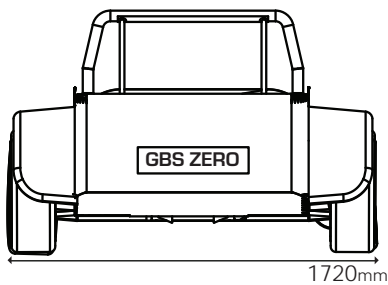

Zero Dimensions

GBS Zero GT Dimensions:

GBS Standard Zero Dimensions:

Weight: 500 / 600kg - Depending on engine choice & specification.
Fuel Tank: 30 Litres / RHD & LHD.

www.greatbritishsportscars.co.uk