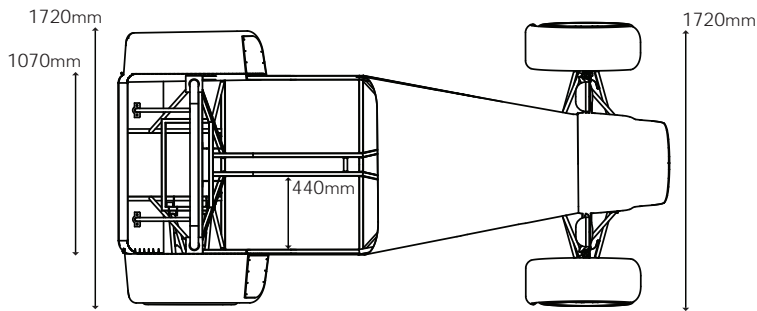

Zero Dimensions

GBS Zero GT Dimensions:

GBS Standard Zero Dimensions:

Weight: 500 / 600kg - Depending on engine choice & specification.
Fuel Tank: 30 Litres / RHD & LHD.

www.greatbritishsportscars.co.uk