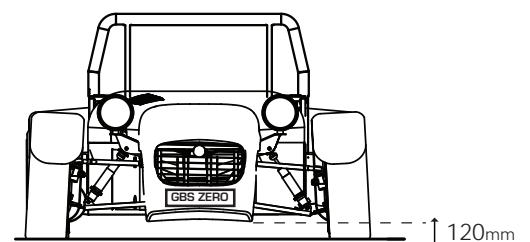

Zero Dimensions

GBS Zero GT Dimensions:

GBS Standard Zero Dimensions:

Weight: 500 / 600kg - Depending on engine choice & specification.
Fuel Tank: 30 Litres / RHD & LHD.

www.greatbritishsportscars.co.uk